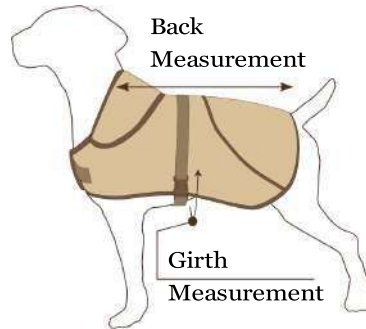

Please note: le misure possono variare leggermente

Size	Back Measurement	Girth Measurement
10"	25cm	38-47 cm
12"	30cm	49-63 cm
14"	36cm	55-71 cm
16"	41cm	63-85 cm
18"	46cm	72-93 cm
20"	51cm	82-107 cm

Modern Tweed Sherpa Dog Coat Green